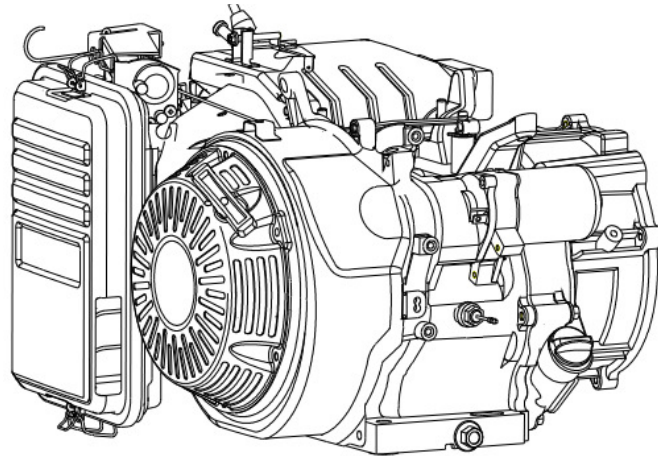

CREATIVE EQUIPMENT CC

18 Main Road, Fishers Hill, Germiston, 1401
Tel: 011 828 5085 Fax: 011-828-5085
sales@talontools.co.za www.talontools.co.za

ILLUSTRATED PARTS LIST

MODEL T6500 OUTPUT 6,5 kVA 13,0hp
PRODUCT Talon Petrol Generator

#	PART #	DESCRIPTION	QTY
1	TLJF188FPH-5DD	Engine Assy	1