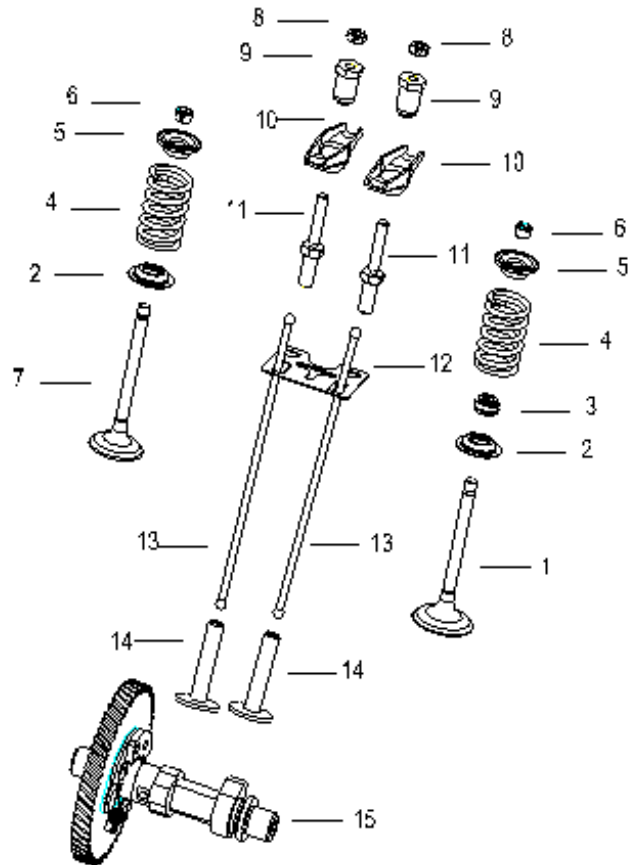

#	PART #	DESCRIPTION	QTY
1	TL182QDP.01-11	Pin, Head	2
2	TL150FMG.5-4	Spacer, drain	2
3	TL153-0100004	Bolt, Drain	2
4	TL150FMG.5-8/2000IE-C.02.03-02	Dowel Pin	2
5	TLGB/T16674.1-04	Bolt M6 x 16	2
6	TL182QDP.01.04	Sensor Assy, Fuel Level	1
7	TL182QDP.01-01	Cover, Crankcase	1
8	TL182QDP.01-06	O Ring	1
9	TL182QDP.01-07	Oil Level Dipstick	1
10	TL247FM.15-15(F)	Oil Seal	2
11	TLGB/T16674.1-04	Bolt M8 x 40	7
12	TL182QDP.01-03B	Gasket, Crankcase	1
13	TLGB/T276-13 6202	Bearing $\Phi 15^* \Phi 35^* 11$	2
14	TLGB/T276-13 6207	Bearing $\Phi 35^* \Phi 72^* 17$	1
15	TL182QDP.01-10	Pin	1
16	TL182QDP.01.05	Electronic Switch	1
17	TLGB5789-86	Bolt M6 x 10	1
18	TL188FPH.01.01	Crankcase Assembly	1
19	TL182QDP.01-08	Rubber Seal Gasket	1
20	TLGB5787-M6X25	Bolt M6 x M25 (GB5787-86)	2
21	TL182QDP.01.03	Oil Seal	1

#	PART #	DESCRIPTION	QTY
1	TL182QDP.02.01	Cylinder Head Assembly	1
2	TL182QDP.02-01	Bolt, Cylinder Head	4
3	TL188FPH.02.03	Cylinder Head Cover (JF)	1
4	TL182QDP.02-03	Spacer, Seal	1
5	TL182QDP.02-04	Clamp	1
6	TL182QDP.02-02	Bolt	1
7	TL188FPH.02.02	Gasket, Cylinder Head	1
8	TL182QDP.02-05	Bolt, Intake Pipe	2
9	TL182QDP.02-06	Cowling	1
10	TLGB/T16674.1-04	Bolt M6x12	1
11	TL182QDP.02-07	Spacer, Intake Pipe	1
12	TL182QDP.02.04B	Spark Plug	1
13	TL182QDP.020202	Washer (.02.02-02)	1
14	TL188FPH.02-08	Bakelite Washer	1
15	TLGB/T95-02	Gasket 6	2
16	TLGB93-87	Spring Washer 6	2
17	TLGB/T6177-M6	Nut M6 (GB/T6177-2000)	2

#	PART #	DESCRIPTION	QTY
1	TL182FPH.03-13B	Intake Valve	1
2	TL182QDP.03-11	Lower Retainer	2
3	TL182FPH.03.03	Oil Seal, Intake Valve (JF)	1
4	TL182FPH.03-05B	Valve Spring (JF)	2
5	TL182FPH.03-14	Lower Retainer (JF)	2
6	TL182FPH.03-15	Lock Clamp (JF)	4
7	TL182FPH.03-12B	Exhaust Valve (JF)	1
8	TL166QDK.03-11	Pivot Adjusting Nut	2
9	TL182QDP.03-07	Rocker Arm Pivot	2
10	TL182QDP.03-06	Valve Rocker Arm	2
11	TL182QDP.03-04	Pivot Bolt	2
12	TL182QDP.03.03	Push Rod Guide Plate	1
13	TL182QDP.03.02	Push Rod	2
14	TL182QDP.03-01	Valve Lifter	2
15	TL188FPH.03.01	Camshaft Assembly	