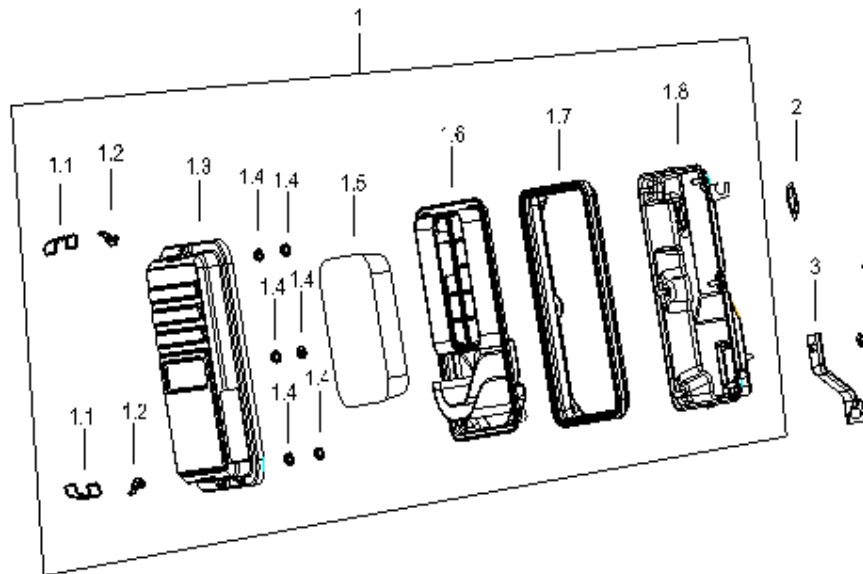

CREATIVE EQUIPMENT CC

18 Main Road, Fishers Hill, Germiston, 1401
Tel: 011 828 5085 Fax: 011-828-5085
sales@talontools.co.za www.talontools.co.za

ILLUSTRATED PARTS LIST

MODEL T6500 OUTPUT 6,5 kVA 13,0hp
PRODUCT Talon Petrol Generator

#	PART #	DESCRIPTION	QTY
1	TL182QDP.11.01	Air Cleaner Assy	1
1.1	TL182QDP.11-6	Clip, Fixup (1)	2
1.2	TL182QDP.11-7	Clip, Fixup (2)	2
1.3	TL182QDP.11-8	Air Cleaner Cover	1
1.4	TLGB6177.1-2000	Nut M5	6
1.5	TL182QDP.11-9	Core, Filtrate	1
1.6	TL182QDP.11-3	Hole Board	1
1.7	TL182QDP.11-4	Seal Gasket,	1
1.8	TL182QDP.11-5	Below Shell, Air Cleaner	1
2	TLP23-08-07	Air Cleaner Packing	1
3	TL182FPH-20102	Air Cleaner (-2.01-02)	1
4	GB6177.1-2000	Nut M6	1