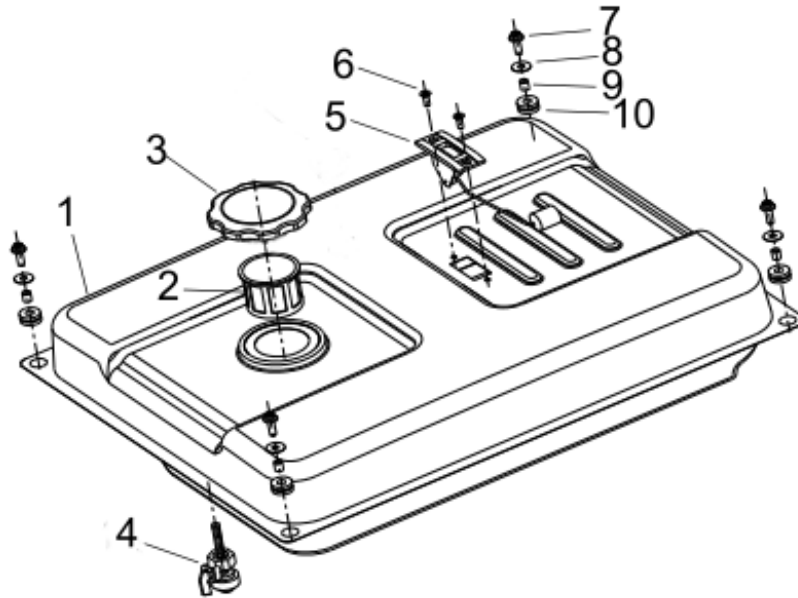

CREATIVE EQUIPMENT CC

18 Main Road, Fishers Hill, Germiston, 1401
Tel: 011 828 5085 Fax: 011-828-5085
sales@talontools.co.za www.talontools.co.za

ILLUSTRATED PARTS LIST

MODEL T6500 OUTPUT 6,5 kVA 13,0hp
PRODUCT Talon Petrol Generator

#	PART #	DESCRIPTION	QTY
1	TL6800.01.01	Fuel Tank Comp	1
2	TL950.01-02	Filtering Net	1
3	TL6000.01.04	Fuel Tank Cap	1
4	TL6000.01.02	Fuel Valve	1
5	TL6000.01.03B	Sender Unit	1
6	TLGB/T819-M5X10	Screw M5*10 (GB/T819.1-2000)	2
7	TLGB5789-M6X20	Bolt M6*20 (GB/T5789-86)	4
8	TLGB/T96.2-2002	Washer ϕ 6	4
9	TL2600.01-02	Fuel Tank Rubber Hose	4
10	TL2600.01-01	Fuel Tank Rubber	4