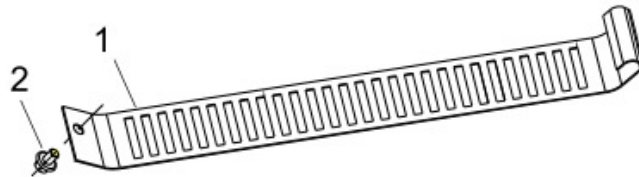

#	PART #	DESCRIPTION	QTY
1	TL6500.03-02	Motor shield	1
2	TLGB/T5789-M6X8	Bolt M6*8 (-86)	1