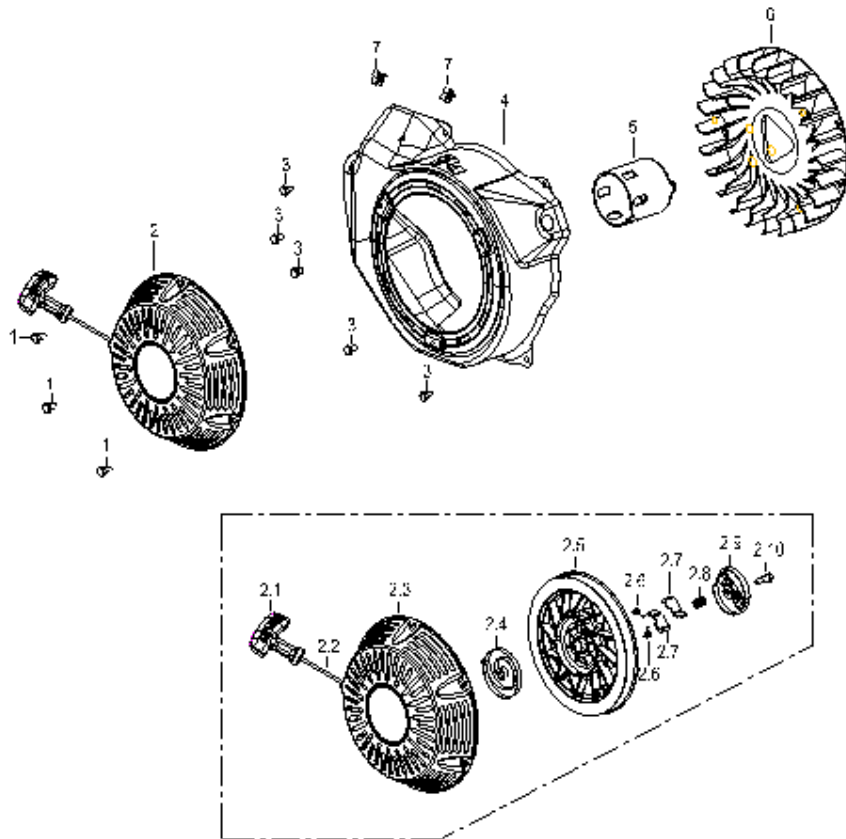

#	PART #	DESCRIPTION	QTY
1	TL182QDP.06-09	Pull Pole, steel wire	1
2	TL182QDP.06-10	Pull spring, Little	1
3	TL182QDP.06-01	Pull Pole, Timing implement	1
4	TL182QDP.06-08	Pull Spring, Big	1
5	TLGB6177-2000	Nut M6	1
6	TL182QDP.06-05	Washer (1)	1
7	TL182QDP.06-04	Fork	1
8	TL182QDP.060103	Governor Weight (.06-01-03)	3
9	TL182QDP.060102	Governor Weight Pin (.06-01-02)	3
10	TL168QDJ.05-08	Washer (3)	1
11	TL182QDP.060101	Centrifugal Timing Implement (.06.01-01)	1
12	TL166QDK.01-02	Clip	1
13	TL182QDP.06-06	Handspike Cover	1
14	TL182QDP.06-02	Clip	1
15	TL182QDP.06-03	Bolt, Square Toes	1

ILLUSTRATED PARTS LIST

MODEL T6500 OUTPUT 6,5 kVA 13,0hp
 PRODUCT Talon Petrol Generator

#	PART #	DESCRIPTION	QTY
1	TLGB5789-86	Bolt M6x8	3
2	TL182QDP.08.02	Starter Cover Assy	1
2.1	TL168FJH.060102C	Handle Assy (JF.06.01.02C)	1
2.2	TL182QDP.080111	Pull Rope (.08.01-11)	1
2.3	TL182QDP.080101B	Starter Cover Assy (.08.01.01B)	1
2.4	TL182QDP.080109	Clockwork Spring (.08.01-09)	1
2.5	TL182QDP.080103	Rotary Table (.08.01-03)	1
2.6	TL182QDP.080105	Spring, Return (.08.01-05)	2
2.7	TL182QDP.080104	Clump (.08.01-04)	2
2.8	TL182QDP.080106	Press Reed (.08.01-06)	1
2.9	TL182QDP.080108	Guide Pan (.08.01-08)	1
2.10	TL182QDP.080107	Screw (.08.01-07)	1
3	TLGB5789-86	Bolt M6x10	5
4	TL182QDP.080101B	Cowling Assy, cylinder (.08.01-01B)	1
5	TL182QDP.08-01	Starter Canister	1
6	TL182QDP.08-02	Fan Wheel	1
7	TL182QDP.080102	Clip (.08.01-02)	2