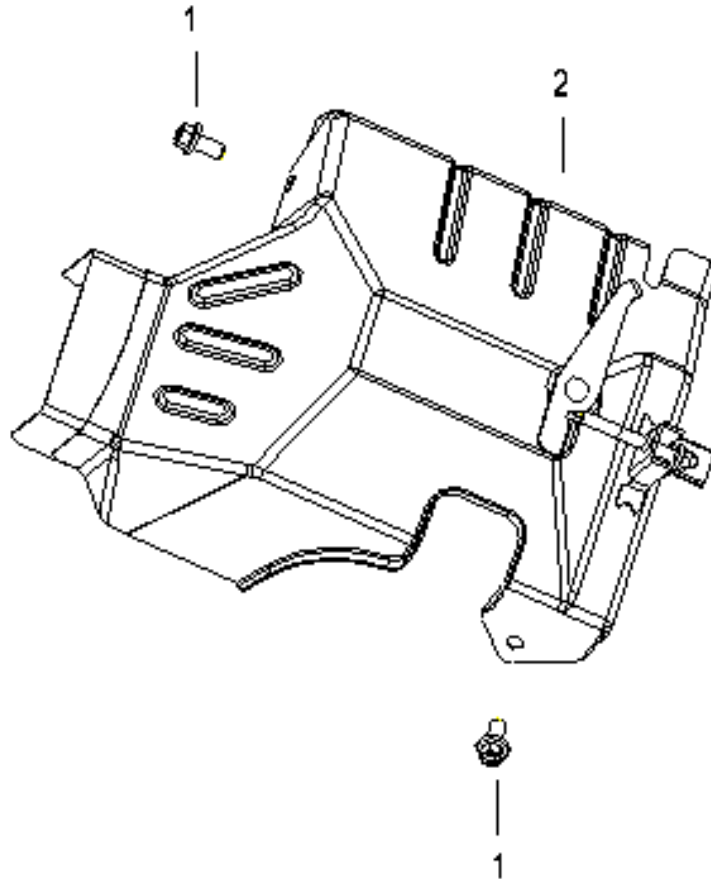

CREATIVE EQUIPMENT CC

18 Main Road, Fishers Hill, Germiston, 1401
Tel: 011 828 5085 Fax: 011-828-5085
sales@talontools.co.za www.talontools.co.za

ILLUSTRATED PARTS LIST

MODEL T6500 OUTPUT 6,5 kVA 13,0hp
PRODUCT Talon Petrol Generator

#	PART #	DESCRIPTION	QTY
1	TLGB/T16674.1-04	Bolt M6x12	2
2	TL182FPH-20501	Speed Adjustment Base Assy (-2.05.01)	1