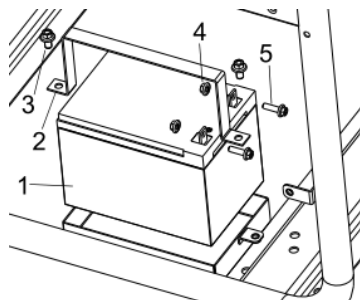

#	PART #	DESCRIPTION	QTY
1	TL6600DE.04.03	Battery 12V/12Ah (KE)	1
2	TL6600DE.04-01	Battery Strap	1
3	TLGB/T5789-M6X10	Bolt M6*10 (-86)	2
4	TLGB/T6177.M5	Nut M5 (.1-2000)	2
5	TLGB/T5789-M5X12	Bolt M5*12 (-86)	2