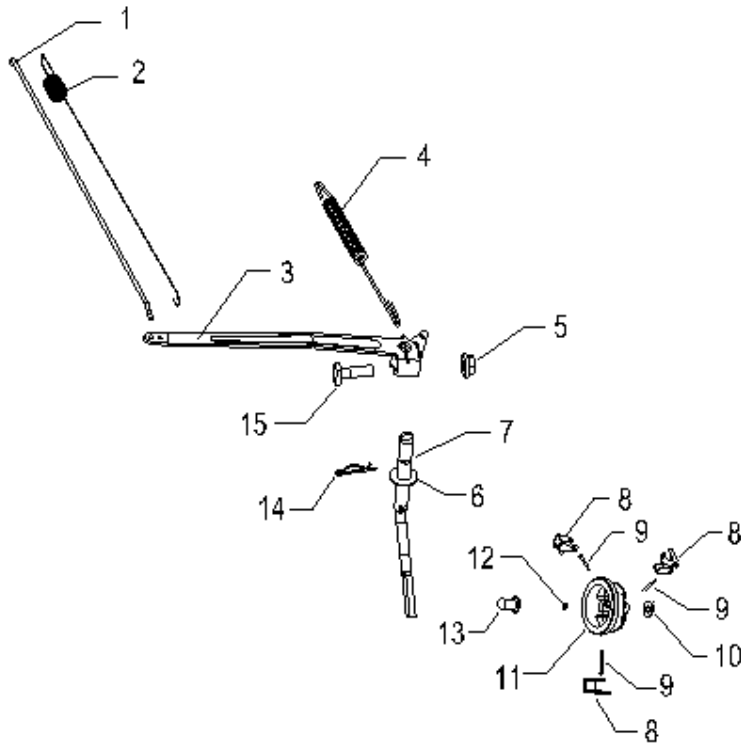

#	PART #	DESCRIPTION	QTY
1	TL182QDP.01-11	Pin, Head	2
2	TL150FMG.5-4	Spacer, drain	2
3	TL153-0100004	Bolt, Drain	2
4	TL150FMG.5-8/2000IE-C.02.03-02	Dowel Pin	2
5	TLGB/T16674.1-04	Bolt M6 x 16	2
6	TL182QDP.01.04	Sensor Assy, Fuel Level	1
7	TL182QDP.01-01	Cover, Crankcase	1
8	TL182QDP.01-06	O Ring	1
9	TL182QDP.01-07	Oil Level Dipstick	1
10	TL247FM.15-15(F)	Oil Seal	2
11	TLGB/T16674.1-04	Bolt M8 x 40	7
12	TL182QDP.01-03B	Gasket, Crankcase	1
13	TLGB/T276-13 6202	Bearing $\Phi 15^* \Phi 35^* 11$	2
14	TLGB/T276-13 6207	Bearing $\Phi 35^* \Phi 72^* 17$	1
15	TL182QDP.01-10	Pin	1
16	TL182QDP.01.05	Electronic Switch	1
17	TLGB5789-86	Bolt M6 x 10	1
18	TL188FPH.01.01	Crankcase Assembly	1
19	TL182QDP.01-08	Rubber Seal Gasket	1
20	TLGB5787-M6X25	Bolt M6 x M25 (GB5787-86)	2
21	TL182QDP.01.03	Oil Seal	1

#	PART #	DESCRIPTION	QTY
1	TL182QDP.04-01	Balance Shaft	1
2	TL182QDP.04C	Crankshaft Assy	1
2.1	TL182QDP.04-06	Crankshaft Gear (2)	1
2.2	TL182QDP.04-05	Crankshaft Gear (1)	1
2.3	TL182QDP.04-04C	Crankshaft	1
2.4	TL182QDP.04-03	Woodruff Key	1
2.5	TLGB/T276-6207	Bearing (GB/T276-1994)	1
3	TL182QDP.04-02	Nut	1

#	PART #	DESCRIPTION	QTY
1	TL182QDP.06-09	Pull Pole, steel wire	1
2	TL182QDP.06-10	Pull spring, Little	1
3	TL182QDP.06-01	Pull Pole, Timing implement	1
4	TL182QDP.06-08	Pull Spring, Big	1
5	TLGB6177-2000	Nut M6	1
6	TL182QDP.06-05	Washer (1)	1
7	TL182QDP.06-04	Fork	1
8	TL182QDP.060103	Governor Weight (.06-01-03)	3
9	TL182QDP.060102	Governor Weight Pin (.06-01-02)	3
10	TL168QDJ.05-08	Washer (3)	1
11	TL182QDP.060101	Centrifugal Timing Implement (.06.01-01)	1
12	TL166QDK.01-02	Clip	1
13	TL182QDP.06-06	Handspike Cover	1
14	TL182QDP.06-02	Clip	1
15	TL182QDP.06-03	Bolt, Square Toes	1