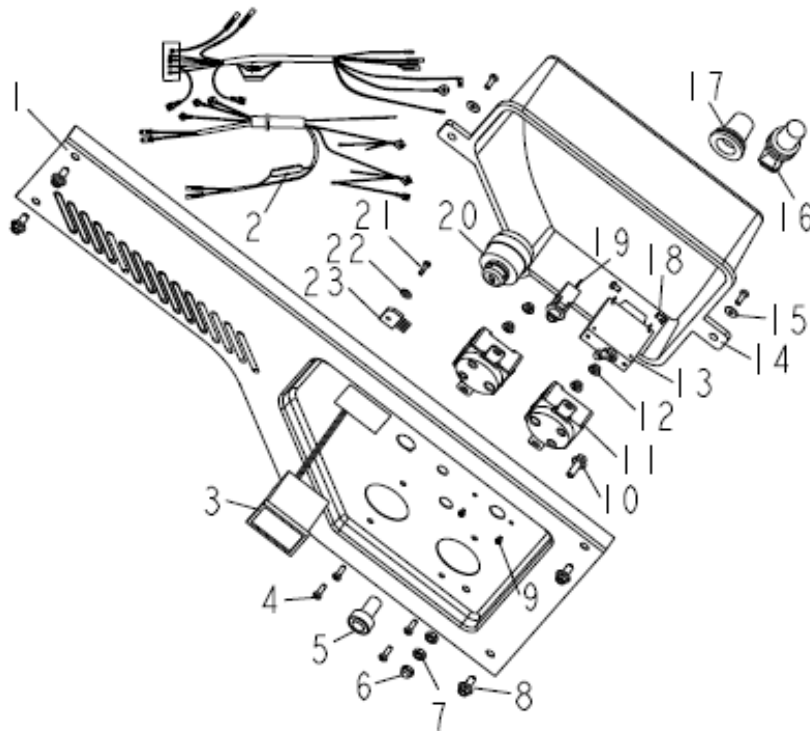

CREATIVE EQUIPMENT CC

18 Main Road, Fishers Hill, Germiston, 1401
Tel: 011 828 5085 Fax: 011-828-5085
sales@talontools.co.za www.talontools.co.za

ILLUSTRATED PARTS LIST

MODEL T6500 OUTPUT 6,5 kVA 13,0hp
PRODUCT Talon Petrol Generator

#	PART #	DESCRIPTION	QTY
1	TL7500DE.02.01E	Panel (KE)	1
2	TL7500DE.02.02E	Cable (KE)	1
3	TL9000.02.03	Multimeter	1
4	TLGB/T818-M4X12	Screw M4*12 (-2000)	6
5	TL3000L.02.06	Lamp (GFH)	1
6	TLGB/T923-M6	Nut M6 (-09)	1
7	TLGB/T6170-M6	Nut M6 (-2015)	2
8	TLGB/T5789-M6X10	Bolt M6*10 (-86)	4
9	TLGB/T818-M3X4	Screw M3*4 (GB/T818-2000)	2
10	TLGB/T5789-M6X16	Bolt M6*16 (-86)	1
11	TL7500DE.02.03	Socket (South Africa) (KE)	2
12	TLGB6177.1-M4	Nut M4 (-2000)	4
13	TL3500.01.03	Circuit Breaker	1
14	TL6600D.02-01	Bottom Shell (KE)	1
15	TLGB/T96.4	Washer $\phi 4*10$ (.2-02)	2
16	TL6000.02-04	Bellows	1
17	TL6500.02-02	Flared Sheath	1
18	TLGB/T818-M4X6	Screw M4*6(GB/T818-2000)	2
19	TL6500B.01-04	Circuit Protector 3A	1
20	TL6500B.01.02	Engine Switch	1
21	TLGB/T818-M3X12	Screw M3*12 (GB/T818-2000)	1
22	TLGB/T97.3	Washer $\phi 3$ (.1-02)	1
23	TL6500.02.09	Rectifier Assy 4A	1