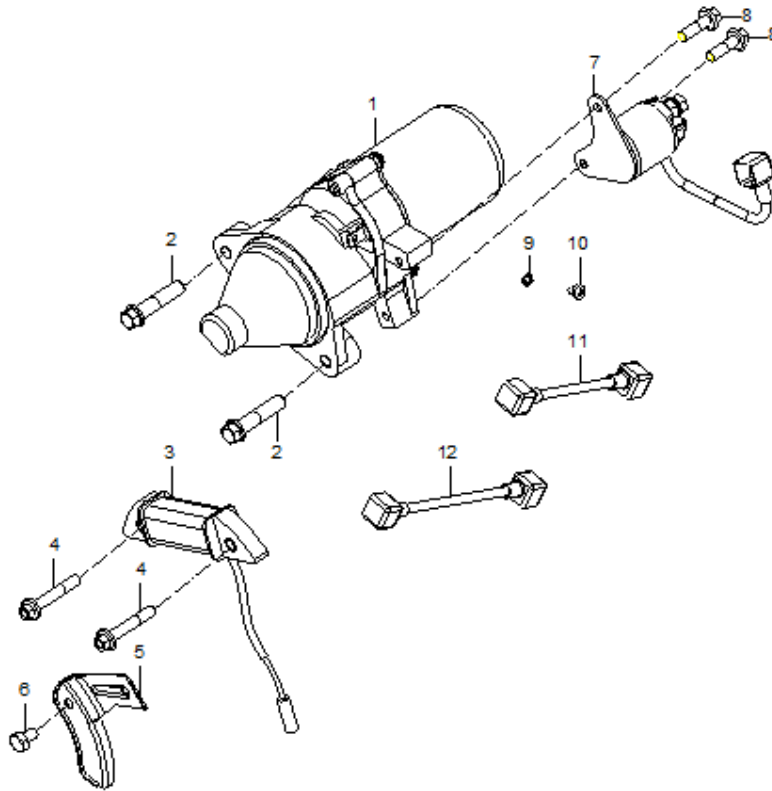

CREATIVE EQUIPMENT CC

18 Main Road, Fishers Hill, Germiston, 1401
Tel: 011 828 5085 Fax: 011-828-5085
sales@talontools.co.za www.talontools.co.za

ILLUSTRATED PARTS LIST

MODEL T6500 OUTPUT 6,5 kVA 13,0hp
PRODUCT Talon Petrol Generator

#	PART #	DESCRIPTION	QTY
1	TL182FPH-30301	Starter Motor (-3.03.01)	1
2	TLGB/T16674.1-04	Bolt M8x35	2
3	TL182FPH-30202	Charge Wind Component (-3.02.02)	1
4	TLGB5789-86	Bolt M6x30	2
5	TL182FPH-30101	Press Plate (-3.01-01)	1
6	GB5789-86	Bolt M6x8	1
7	TL188FPH.06.02	Relay Component	1
8	TLGBT1667412004	Bolt M5x20	2
9	TLGB93-1987	Spring Washer	1
10	TLGBT818-2000	Screw M4*6	1
11	TL188FPH.060301B	Red Wire (.06.03.01)	1
12	TL188FPH.060302B	Black Wire (.06.03.02)	1

1	TL168FJH-3.00-05B		1
2	TL182FPH.15-28	Label, Choked	1
3	TL168FJH-3.00-06B	Label, Air Filter Service	1