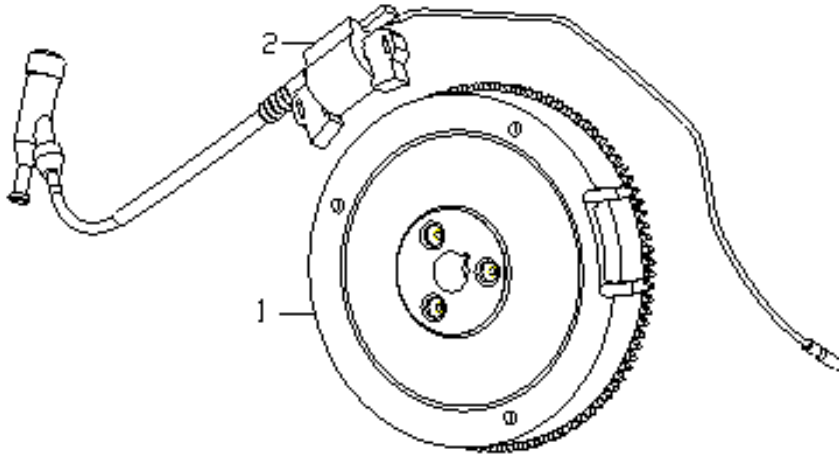

CREATIVE EQUIPMENT CC

18 Main Road, Fishers Hill, Germiston, 1401
Tel: 011 828 5085 Fax: 011-828-5085
sales@talontools.co.za www.talontools.co.za

ILLUSTRATED PARTS LIST

MODEL T6500 OUTPUT 6,5 kVA 13,0hp
PRODUCT Talon Petrol Generator

#	PART #	DESCRIPTION	QTY
1	TL182FPH-30201	Rotor Assembly (-3.02.01)	1
2	TL182QDP.07.01	High Voltage Wrap	1