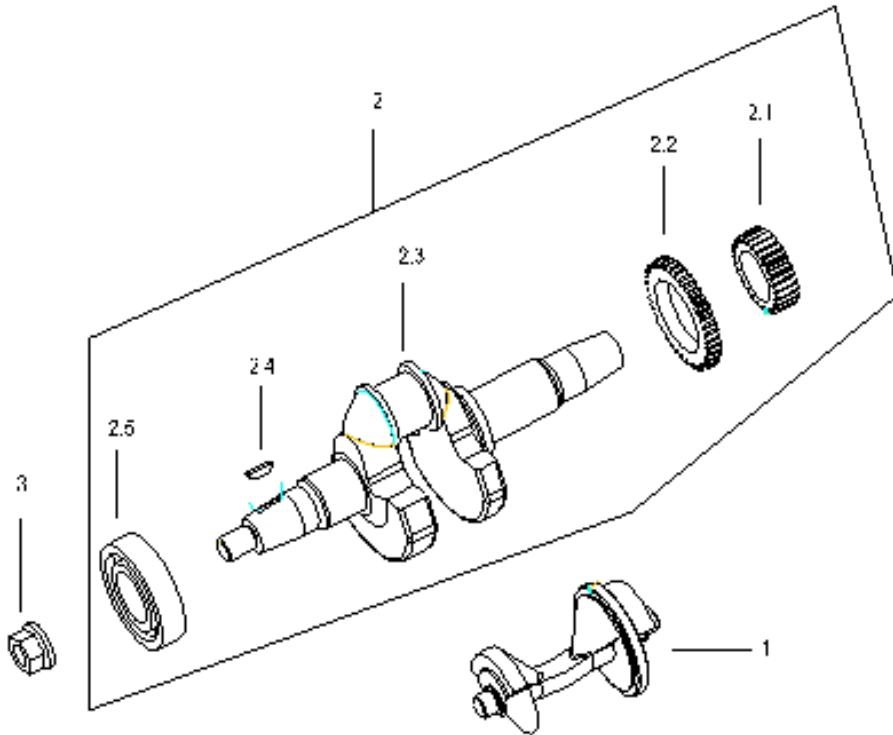

#	PART #	DESCRIPTION	QTY
1	TL182FPH.03-13B	Intake Valve	1
2	TL182QDP.03-11	Lower Retainer	2
3	TL182FPH.03.03	Oil Seal, Intake Valve (JF)	1
4	TL182FPH.03-05B	Valve Spring (JF)	2
5	TL182FPH.03-14	Lower Retainer (JF)	2
6	TL182FPH.03-15	Lock Clamp (JF)	4
7	TL182FPH.03-12B	Exhaust Valve (JF)	1
8	TL166QDK.03-11	Pivot Adjusting Nut	2
9	TL182QDP.03-07	Rocker Arm Pivot	2
10	TL182QDP.03-06	Valve Rocker Arm	2
11	TL182QDP.03-04	Pivot Bolt	2
12	TL182QDP.03.03	Push Rod Guide Plate	1
13	TL182QDP.03.02	Push Rod	2
14	TL182QDP.03-01	Valve Lifter	2
15	TL188FPH.03.01	Camshaft Assembly	

#	PART #	DESCRIPTION	QTY
1	TL182QDP.04-01	Balance Shaft	1
2	TL182QDP.04C	Crankshaft Assy	1
2.1	TL182QDP.04-06	Crankshaft Gear (2)	1
2.2	TL182QDP.04-05	Crankshaft Gear (1)	1
2.3	TL182QDP.04-04C	Crankshaft	1
2.4	TL182QDP.04-03	Woodruff Key	1
2.5	TLGB/T276-6207	Bearing (GB/T276-1994)	1
3	TL182QDP.04-02	Nut	1