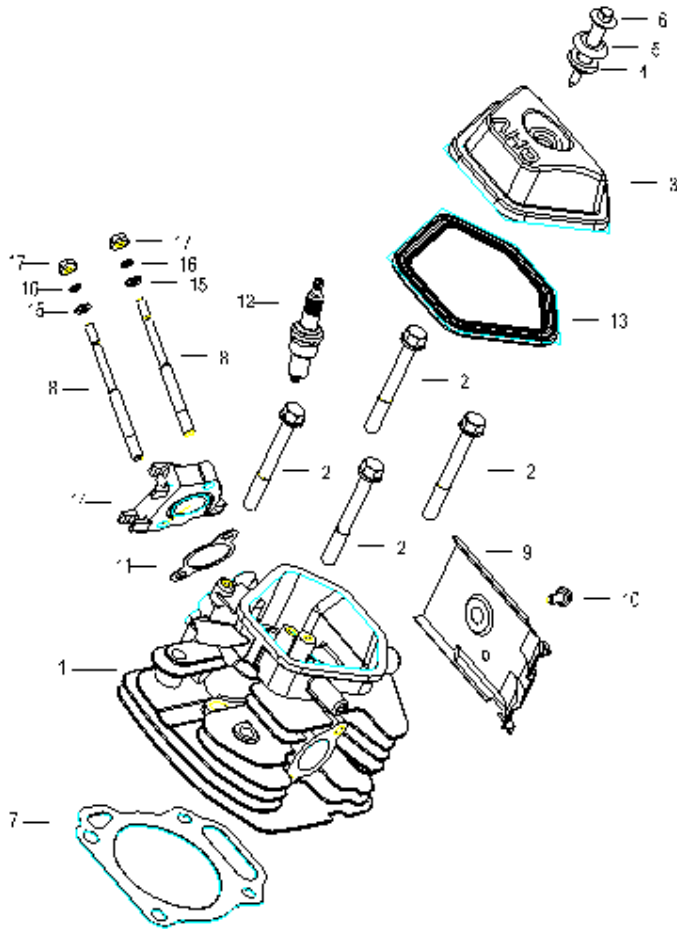

#	PART #	DESCRIPTION	QTY
1	TL182QDP.01-11	Pin, Head	2
2	TL150FMG.5-4	Spacer, drain	2
3	TL153-0100004	Bolt, Drain	2
4	TL150FMG.5-8/2000IE-C.02.03-02	Dowel Pin	2
5	TLGB/T16674.1-04	Bolt M6 x 16	2
6	TL182QDP.01.04	Sensor Assy, Fuel Level	1
7	TL182QDP.01-01	Cover, Crankcase	1
8	TL182QDP.01-06	O Ring	1
9	TL182QDP.01-07	Oil Level Dipstick	1
10	TL247FM.15-15(F)	Oil Seal	2
11	TLGB/T16674.1-04	Bolt M8 x 40	7
12	TL182QDP.01-03B	Gasket, Crankcase	1
13	TLGB/T276-13 6202	Bearing $\Phi 15^* \Phi 35^* 11$	2
14	TLGB/T276-13 6207	Bearing $\Phi 35^* \Phi 72^* 17$	1
15	TL182QDP.01-10	Pin	1
16	TL182QDP.01.05	Electronic Switch	1
17	TLGB5789-86	Bolt M6 x 10	1
18	TL188FPH.01.01	Crankcase Assembly	1
19	TL182QDP.01-08	Rubber Seal Gasket	1
20	TLGB5787-M6X25	Bolt M6 x M25 (GB5787-86)	2
21	TL182QDP.01.03	Oil Seal	1

#	PART #	DESCRIPTION	QTY
1	TL182QDP.02.01	Cylinder Head Assembly	1
2	TL182QDP.02-01	Bolt, Cylinder Head	4
3	TL188FPH.02.03	Cylinder Head Cover (JF)	1
4	TL182QDP.02-03	Spacer, Seal	1
5	TL182QDP.02-04	Clamp	1
6	TL182QDP.02-02	Bolt	1
7	TL188FPH.02.02	Gasket, Cylinder Head	1
8	TL182QDP.02-05	Bolt, Intake Pipe	2
9	TL182QDP.02-06	Cowling	1
10	TLGB/T16674.1-04	Bolt M6x12	1
11	TL182QDP.02-07	Spacer, Intake Pipe	1
12	TL182QDP.02.04B	Spark Plug	1
13	TL182QDP.020202	Washer (.02.02-02)	1
14	TL188FPH.02-08	Bakelite Washer	1
15	TLGB/T95-02	Gasket 6	2
16	TLGB93-87	Spring Washer 6	2
17	TLGB/T6177-M6	Nut M6 (GB/T6177-2000)	2

#	PART #	DESCRIPTION	QTY
1	TL182FPH.03-13B	Intake Valve	1
2	TL182QDP.03-11	Lower Retainer	2
3	TL182FPH.03.03	Oil Seal, Intake Valve (JF)	1
4	TL182FPH.03-05B	Valve Spring (JF)	2
5	TL182FPH.03-14	Lower Retainer (JF)	2
6	TL182FPH.03-15	Lock Clamp (JF)	4
7	TL182FPH.03-12B	Exhaust Valve (JF)	1
8	TL166QDK.03-11	Pivot Adjusting Nut	2
9	TL182QDP.03-07	Rocker Arm Pivot	2
10	TL182QDP.03-06	Valve Rocker Arm	2
11	TL182QDP.03-04	Pivot Bolt	2
12	TL182QDP.03.03	Push Rod Guide Plate	1
13	TL182QDP.03.02	Push Rod	2
14	TL182QDP.03-01	Valve Lifter	2
15	TL188FPH.03.01	Camshaft Assembly	