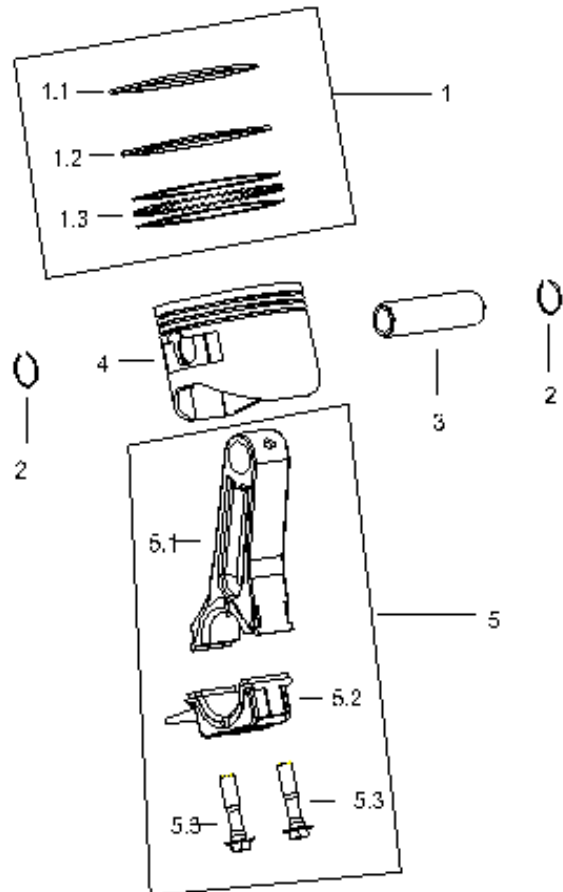

CREATIVE EQUIPMENT CC

18 Main Road, Fishers Hill, Germiston, 1401
Tel: 011 828 5085 Fax: 011-828-5085
sales@talontools.co.za www.talontools.co.za

ILLUSTRATED PARTS LIST

MODEL T6500 OUTPUT 6,5 kVA 13,0hp
PRODUCT Talon Petrol Generator

#	PART #	DESCRIPTION	QTY
1	TL188FPH.04.01B	Piston Ring Assy (JF)	1
1.1	TL188FPH.04-02B	Ring 1st	1
1.2	TL188FPH.04-03B	Ring 2nd	1
1.3	TL188FPH.040101B	Ring Set Oil (04.01.01B)	1
2	TL182QDP.05-05	Circlip	2
3	TL182QDP.05-04	Pin, Piston	1
4	TL188FPH.04-01B	Piston	1
5	TL182QDP.05.02	Connecting Rod Assembly	1
5.1	TL182QDP.050201	Connecting Rod (.05-02-01)	1
5.2	TL182QDP.050202	Connecting Rod Cap (.05-02-02)	1
5.3	TL182QDP.050203	Connecting Rod Bolt (.05-02-03)	2