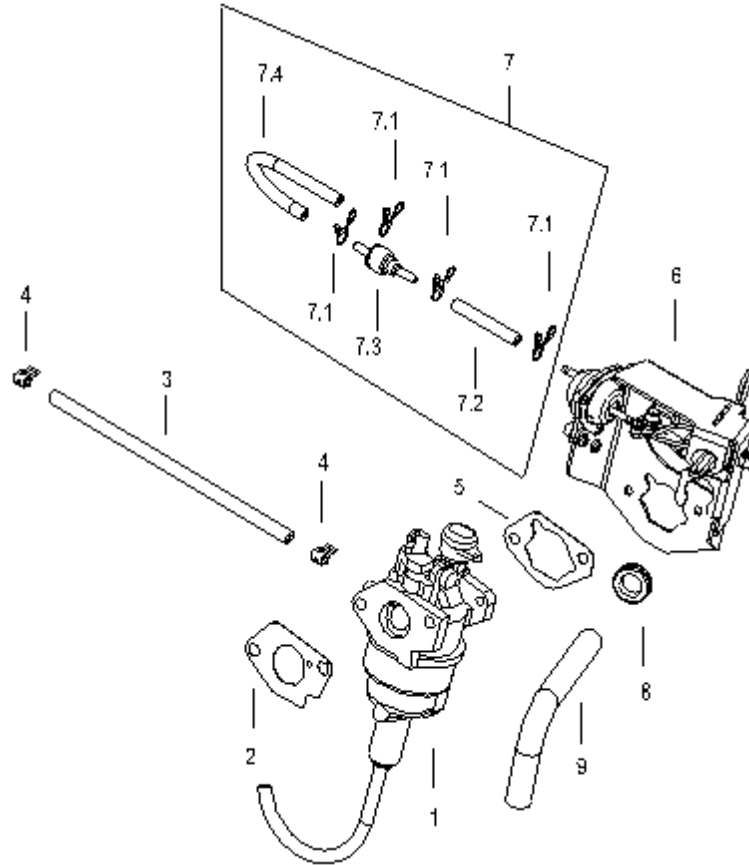

CREATIVE EQUIPMENT CC

18 Main Road, Fishers Hill, Germiston, 1401
Tel: 011 828 5085 Fax: 011-828-5085
sales@talontools.co.za www.talontools.co.za

ILLUSTRATED PARTS LIST

MODEL T6500 OUTPUT 6,5 kVA 13,0hp
PRODUCT Talon Petrol Generator

#	PART #	DESCRIPTION	QTY
1	TL188FPH.05.01	Carburettor Assy	1
2	TL188FPH.05.01	Carburettor packing	1
3	TL37520121001000	Hose φ4.5xφ8.5x190	0.13kg
4	TL168FJH-150508	Spring Clamps φ8 (-15.05-08)	2
5	TLP23-08-07	Air Cleaner Packing	1
6	TL(P23-1)-08-18	Choke Valve Controlling Comp.	1
7	TL182QDP.100201	Valve Assy (.10.02.01)	1
7.1	TL153FM-0000041	Clip	4
7.2	TL37540121001000	Hose φ3.5xφ7.5x50	0.0028kg
7.3	TL182QDP.10211	Valve (.10.02.01.01)	1
7.4	TL37540121001000	Hose φ3.5xφ7.5x125	0.0068kg
8	TL182QDP.020204	Rubber galosh (.02.02-04)	1
9	TL182QDP.020203	Breath Tube (.02.02-03)	1