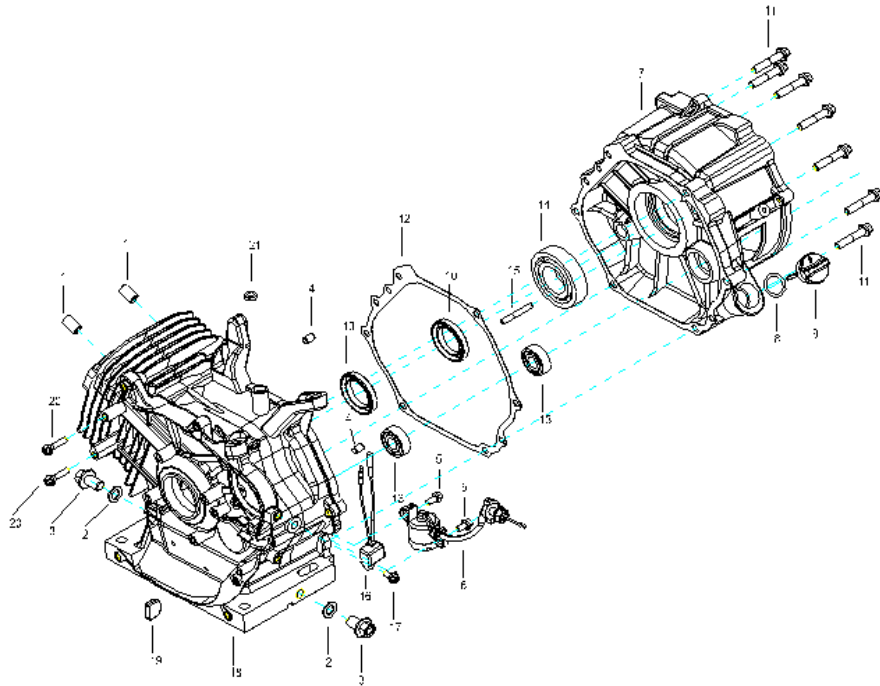

#	PART #	DESCRIPTION	QTY
1	TL182QDP.01-11	Pin, Head	2
2	TL150FMG.5-4	Spacer, drain	2
3	TL153-0100004	Bolt, Drain	2
4	TL150FMG.5-8/2000IE-C.02.03-02	Dowel Pin	2
5	TLGB/T16674.1-04	Bolt M6 x 16	2
6	TL182QDP.01.04	Sensor Assy, Fuel Level	1
7	TL182QDP.01-01	Cover, Crankcase	1
8	TL182QDP.01-06	O Ring	1
9	TL182QDP.01-07	Oil Level Dipstick	1
10	TL247FM.15-15(F)	Oil Seal	2
11	TLGB/T16674.1-04	Bolt M8 x 40	7
12	TL182QDP.01-03B	Gasket, Crankcase	1
13	TLGB/T276-13 6202	Bearing $\Phi 15^* \Phi 35^* 11$	2
14	TLGB/T276-13 6207	Bearing $\Phi 35^* \Phi 72^* 17$	1
15	TL182QDP.01-10	Pin	1
16	TL182QDP.01.05	Electronic Switch	1
17	TLGB5789-86	Bolt M6 x 10	1
18	TL188FPH.01.01	Crankcase Assembly	1
19	TL182QDP.01-08	Rubber Seal Gasket	1
20	TLGB5787-M6X25	Bolt M6 x M25 (GB5787-86)	2
21	TL182QDP.01.03	Oil Seal	1